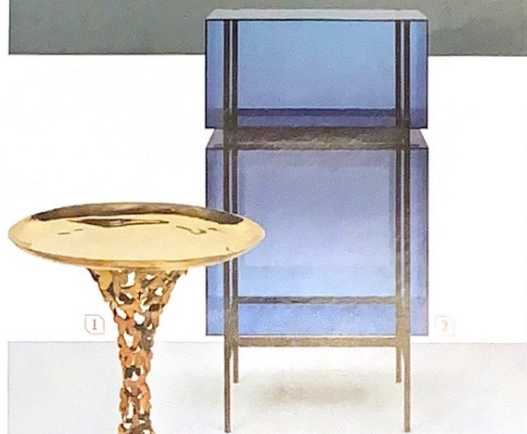

INTERIOR DESIGN®

OCTOBER 31
2020

eye-catching!
fall market tabloid

furniture

1. Butterfly side table in bronze by John Lyle Design. johnlyledesign.com
2. Studio Visser & Meijwaard's Lyn shelving in glass and steel by Pulpo through Property propertyfurniture.com
3. Emerald bedside table in polished bronze by Achille Salvagni Atelier. achillesalvagni.com
4. Luna coffee table in metal with mineral powders and color pigments by Ethnicraft. ethnicraft.com
5. Apple Wichard table in mouth-blown silver-colored glass by Ivana Steiner. ivanasteiner.com
6. Full Moon side table in brass and marble by Lara Bohinc through 1stDibs. 1stdibs.com
7. Golia console and stool in resin, concrete, and brass by Draga & Aurel. draga-aurel.com
8. Gary Lee Partners' Ribbon table with glass top and polished-brass base by Decca Contract. deccacontract.com